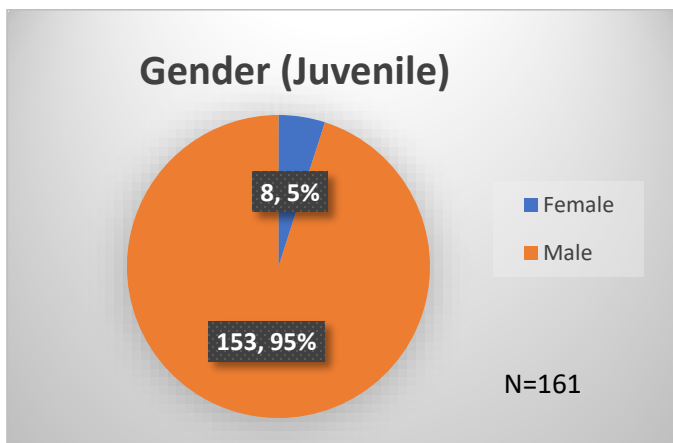

## Demographics for JTDC Population

### Friday Morning Midnight Count

Total # of probation Involved youth<sup>1</sup>: 1,330

<sup>1</sup> Probation Active: Any youth who is pending sentencing with an active social history, has been formally placed on probation or supervision with Cook County Juvenile Probation on the date of the report.