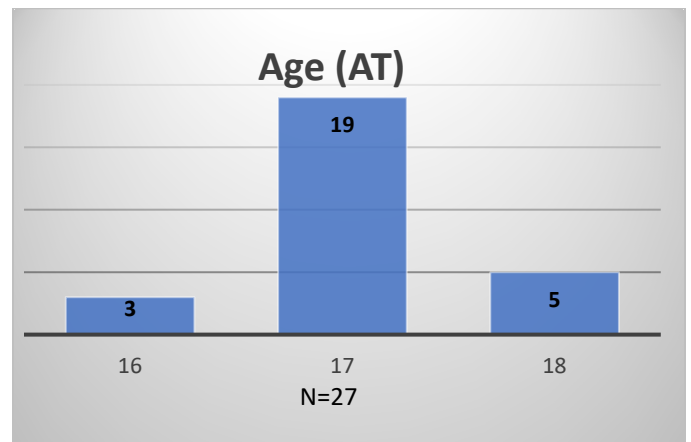

Daily Data Dashboard – March 15, 2024

Demographics for JTDC Population

Friday Morning Midnight Count

Total # of probation Involved youth¹: 1,330

¹ Probation Active: Any youth who is pending sentencing with an active social history, has been formally placed on probation or supervision with Cook County Juvenile Probation on the date of the report.

*Age, Gender and Race for Criminal Court population (N=1) is not represented in this report.