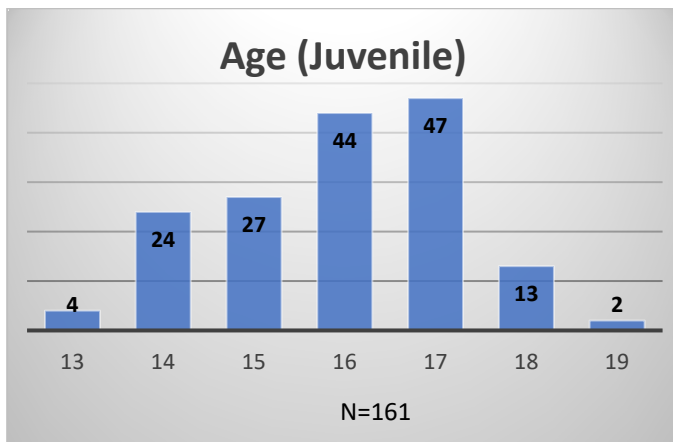

# Daily Data Dashboard – March 15, 2024

## Demographics for JTDC Population

### Friday Morning Midnight Count

Total # of probation Involved youth<sup>1</sup>: 1,330

<sup>1</sup> Probation Active: Any youth who is pending sentencing with an active social history, has been formally placed on probation or supervision with Cook County Juvenile Probation on the date of the report.

\*Age, Gender and Race for Criminal Court population (N=1) is not represented in this report.

**Daily Data Dashboard – March 15, 2024**  
**Demographics for JTDC Population**  
**Friday Morning Midnight Count**