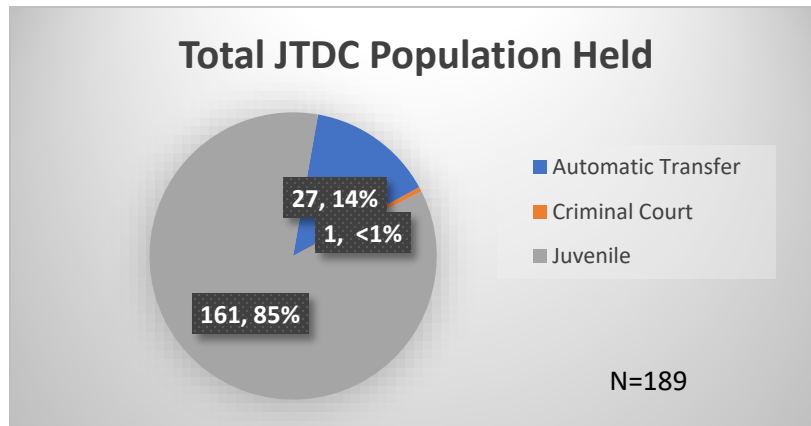

## Demographics for JTDC Population

### Friday Morning Midnight Count

Total # of probation Involved youth<sup>1</sup>: 1,330

<sup>1</sup> Probation Active: Any youth who is pending sentencing with an active social history, has been formally placed on probation or supervision with Cook County Juvenile Probation on the date of the report.