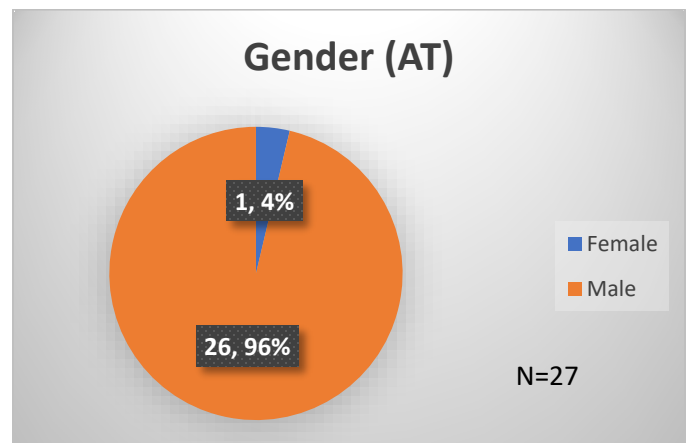

## Demographics for JTDC Population

### Friday Morning Midnight Count

Total # of probation Involved youth<sup>1</sup>: 1,330

<sup>1</sup> Probation Active: Any youth who is pending sentencing with an active social history, has been formally placed on probation or supervision with Cook County Juvenile Probation on the date of the report.